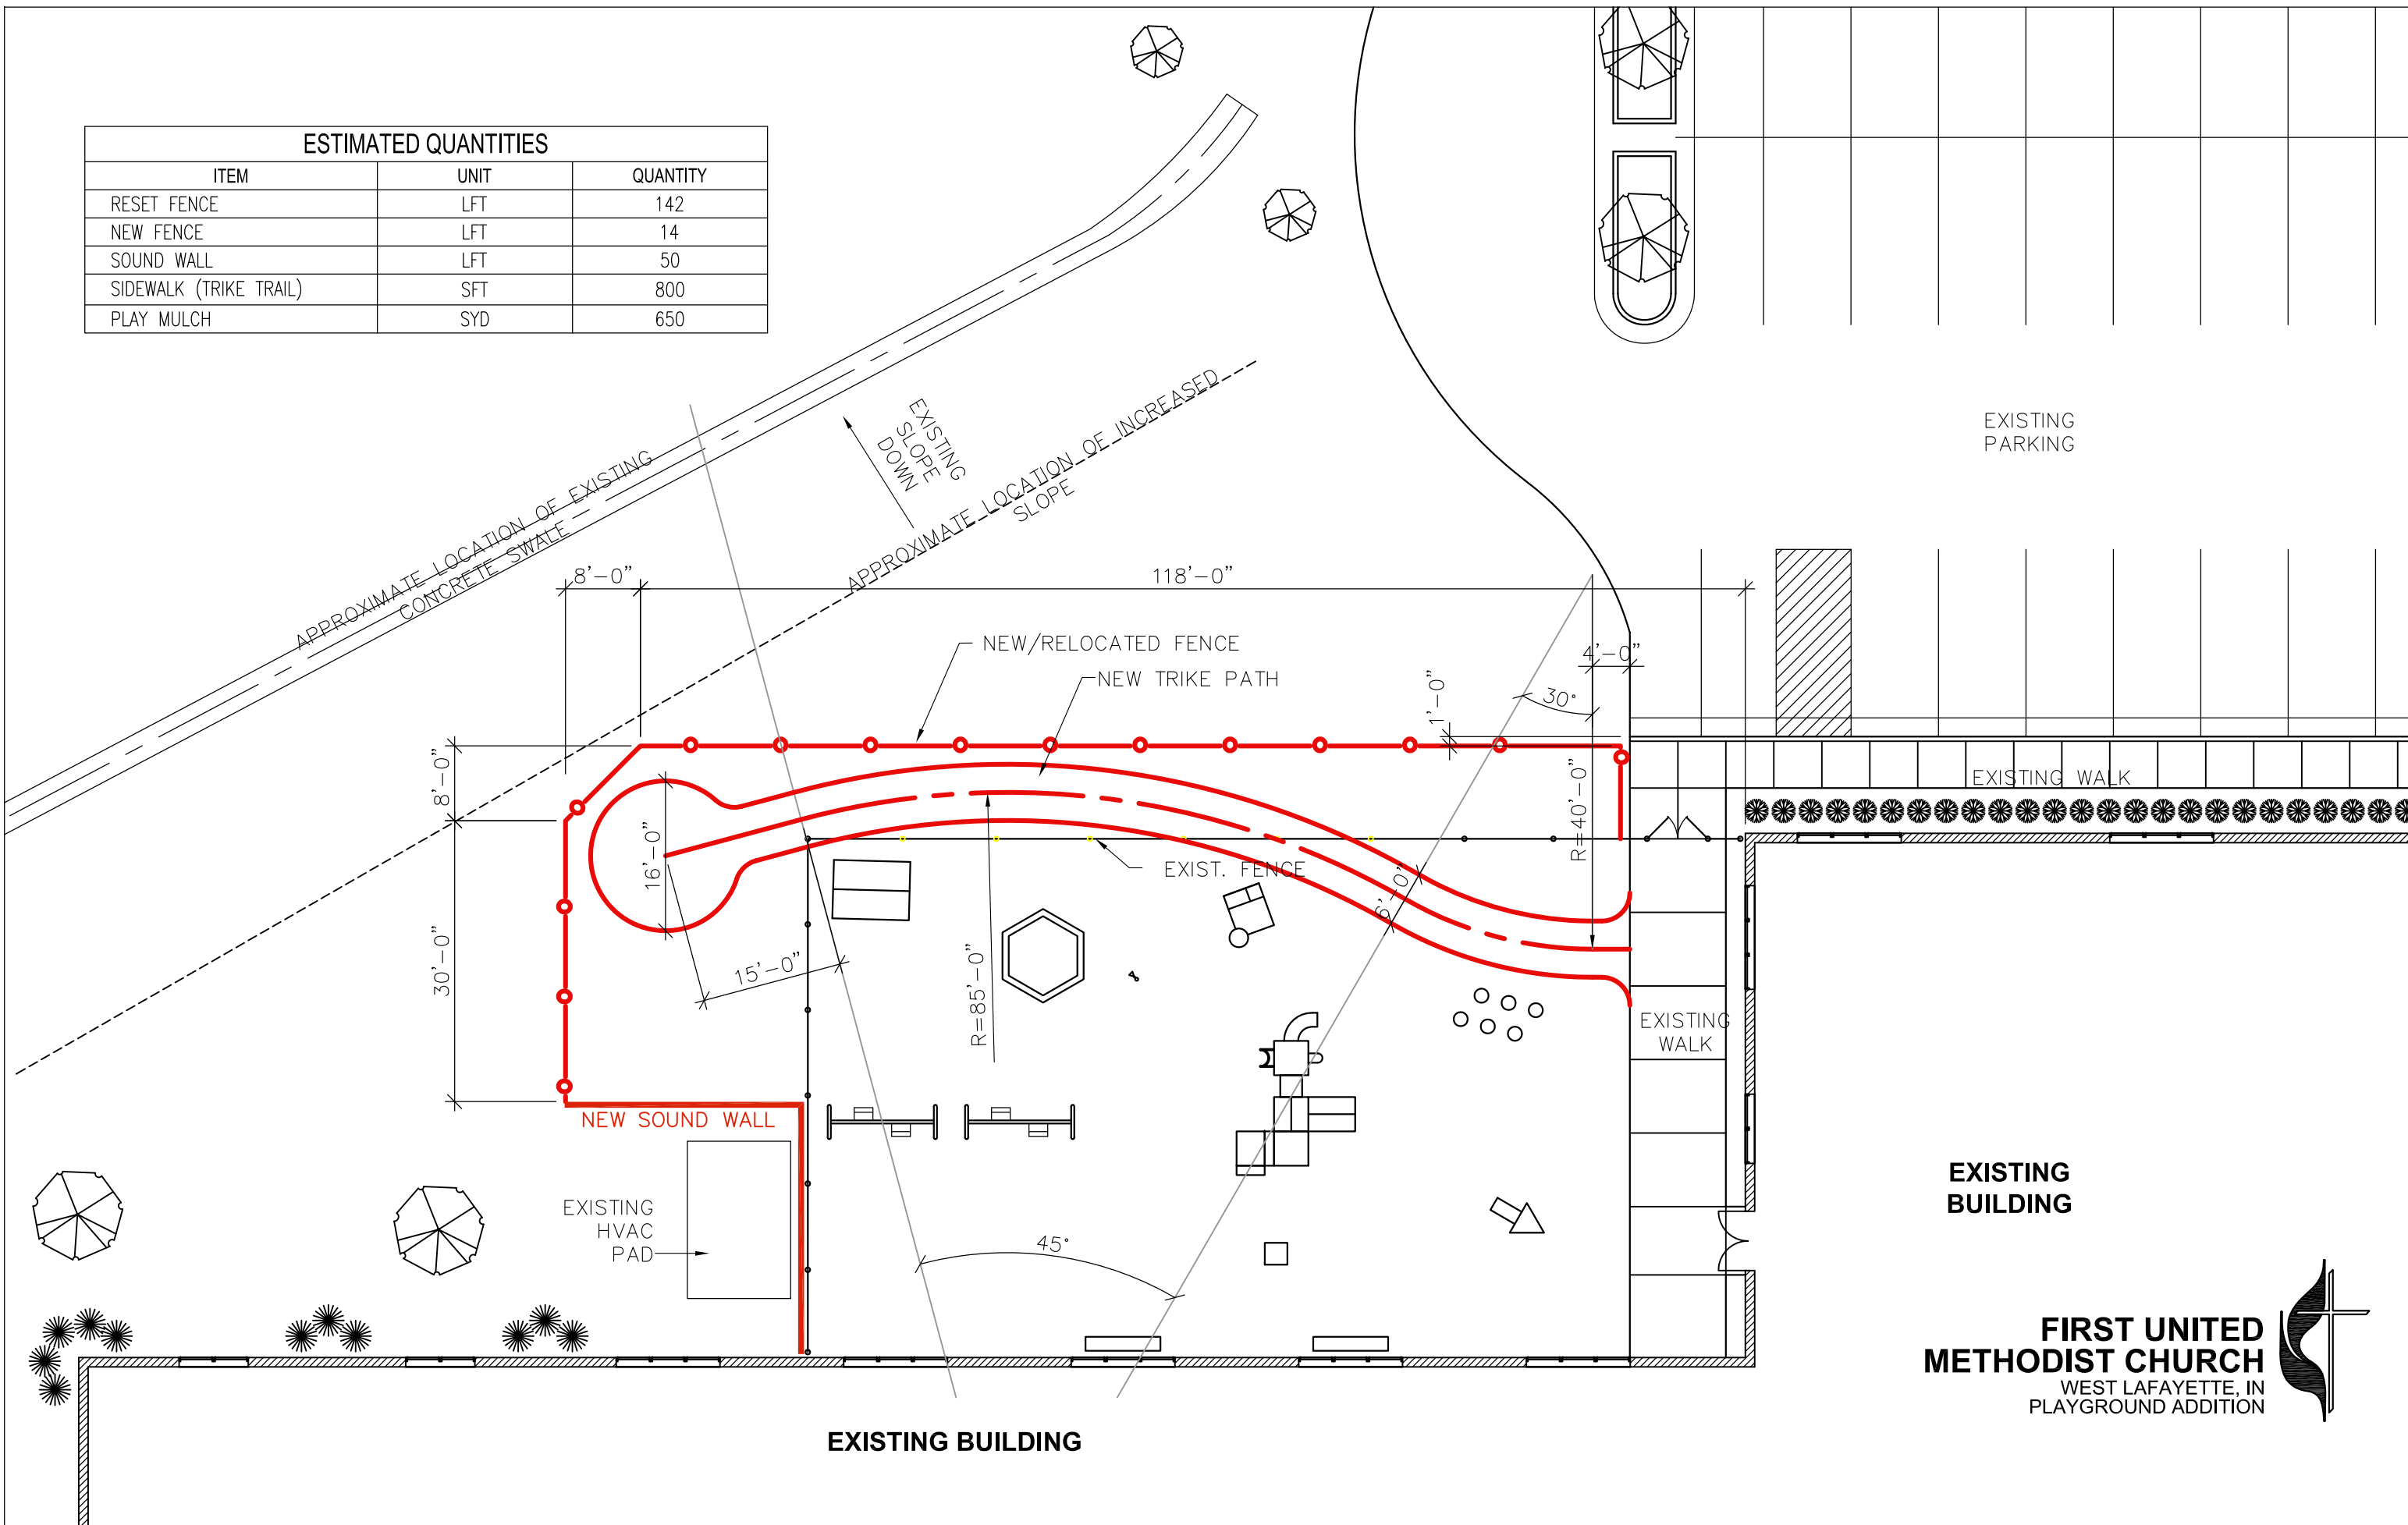

ESTIMATED QUANTITIES		
ITEM	UNIT	QUANTITY
RESET FENCE	LFT	142
NEW FENCE	LFT	14
SOUND WALL	LFT	50
SIDEWALK (TRIKE TRAIL)	SFT	800
PLAY MULCH	SYD	650

**EXISTING BUILDING**

**FIRST UNITED METHODIST CHURCH**  
 WEST LAFAYETTE, IN  
 PLAYGROUND ADDITION